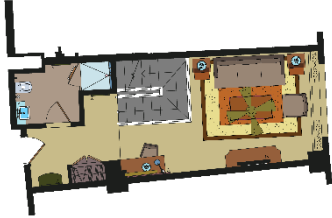

DUPLEX SWIM UP SUITE

SWIM UP
DUPLEX SUITE
lower floor