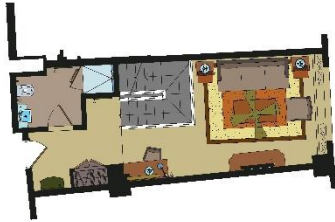

DUPLEX FAMILY SUITE

DUPLEX SUITE
lower floor