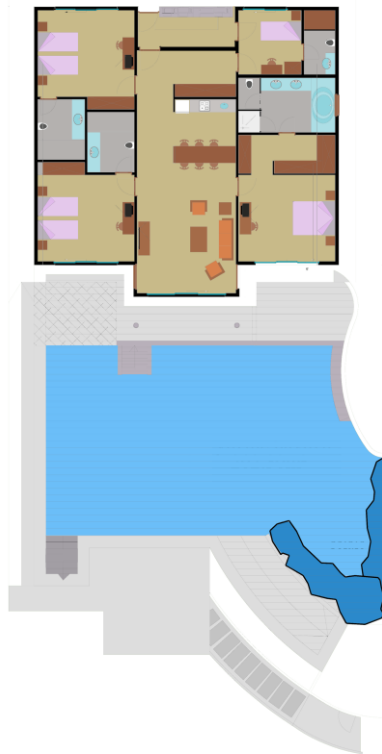

ROOM SET UP

FRUIT BASKET ON ARRIVAL DAY
CHOCOLATE & SWEET PLATTER
LOCAL WINE (75 CL)
"CHIVAS REGAL" 12 YEARS WHISKEY (35 CL)

ROOM SERVICES

COFFEE & TEA SET-UP
ETRO BATH COSMETICS
BATHROBE & SLIPPERS
PILLOWS MENU
TURN DOWN SERVICE