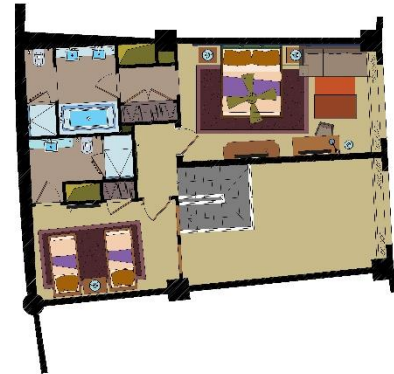

DUPLEX SUITE
upper floor

FEATURES

14 ROOMS
108 M²
1 LIVING ROOM
2 BEDROOMS (FRENCH & TWIN BEDS)
3 WCs
1 BATHROOM WITH HYDRO MASSAGE BATHTUB
3 SHOWERS
BALCONY
3 x LED TV 42

ROOM SET UP

FRUIT BASKET ON ARRIVAL DAY
CHOCOLATE & SWEET PLATTER
LOCAL WINE (75 CL)
"CHIVAS REGAL" 12 YEARS WHISKEY (35 CL)

ROOM SERVICES

TEA & COFFEE SET UP
ETRO BATH PRODUCTS
BATHROBE & SLIPPERS
PILLOWS MENU
TURN DOWN SERVICE