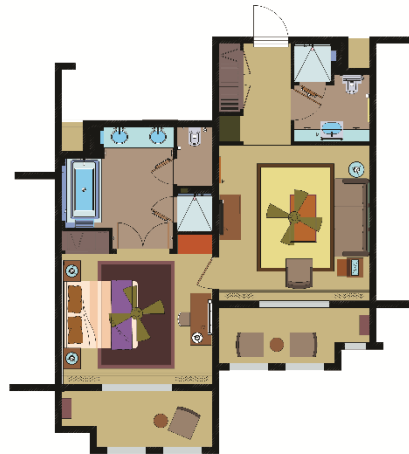

GARDEN SUITE

FEATURES

96 ROOMS
69 M²
GARDEN BUILDING
1 BEDROOM (FRENCH BED)
1 LIVING ROOM (INTERIOR DOORS)
2 WCs
2 BATHROOMS (SHOWER & BATHTUB)
BALCONY
2 x LED TV 39

ROOM SET UP

FRUIT BASKET ON ARRIVAL DAY
CEZERYE SWEETS
LOCAL WINE (75 CL)

ROOM SERVICES

COFFEE & TEA SET UP
ETRO BATH COSMETICS
BATHROBE & SLIPPERS
PILLOWS MENU
TURN DOWN SERVICE

* Some of the rooms might have architectural variations